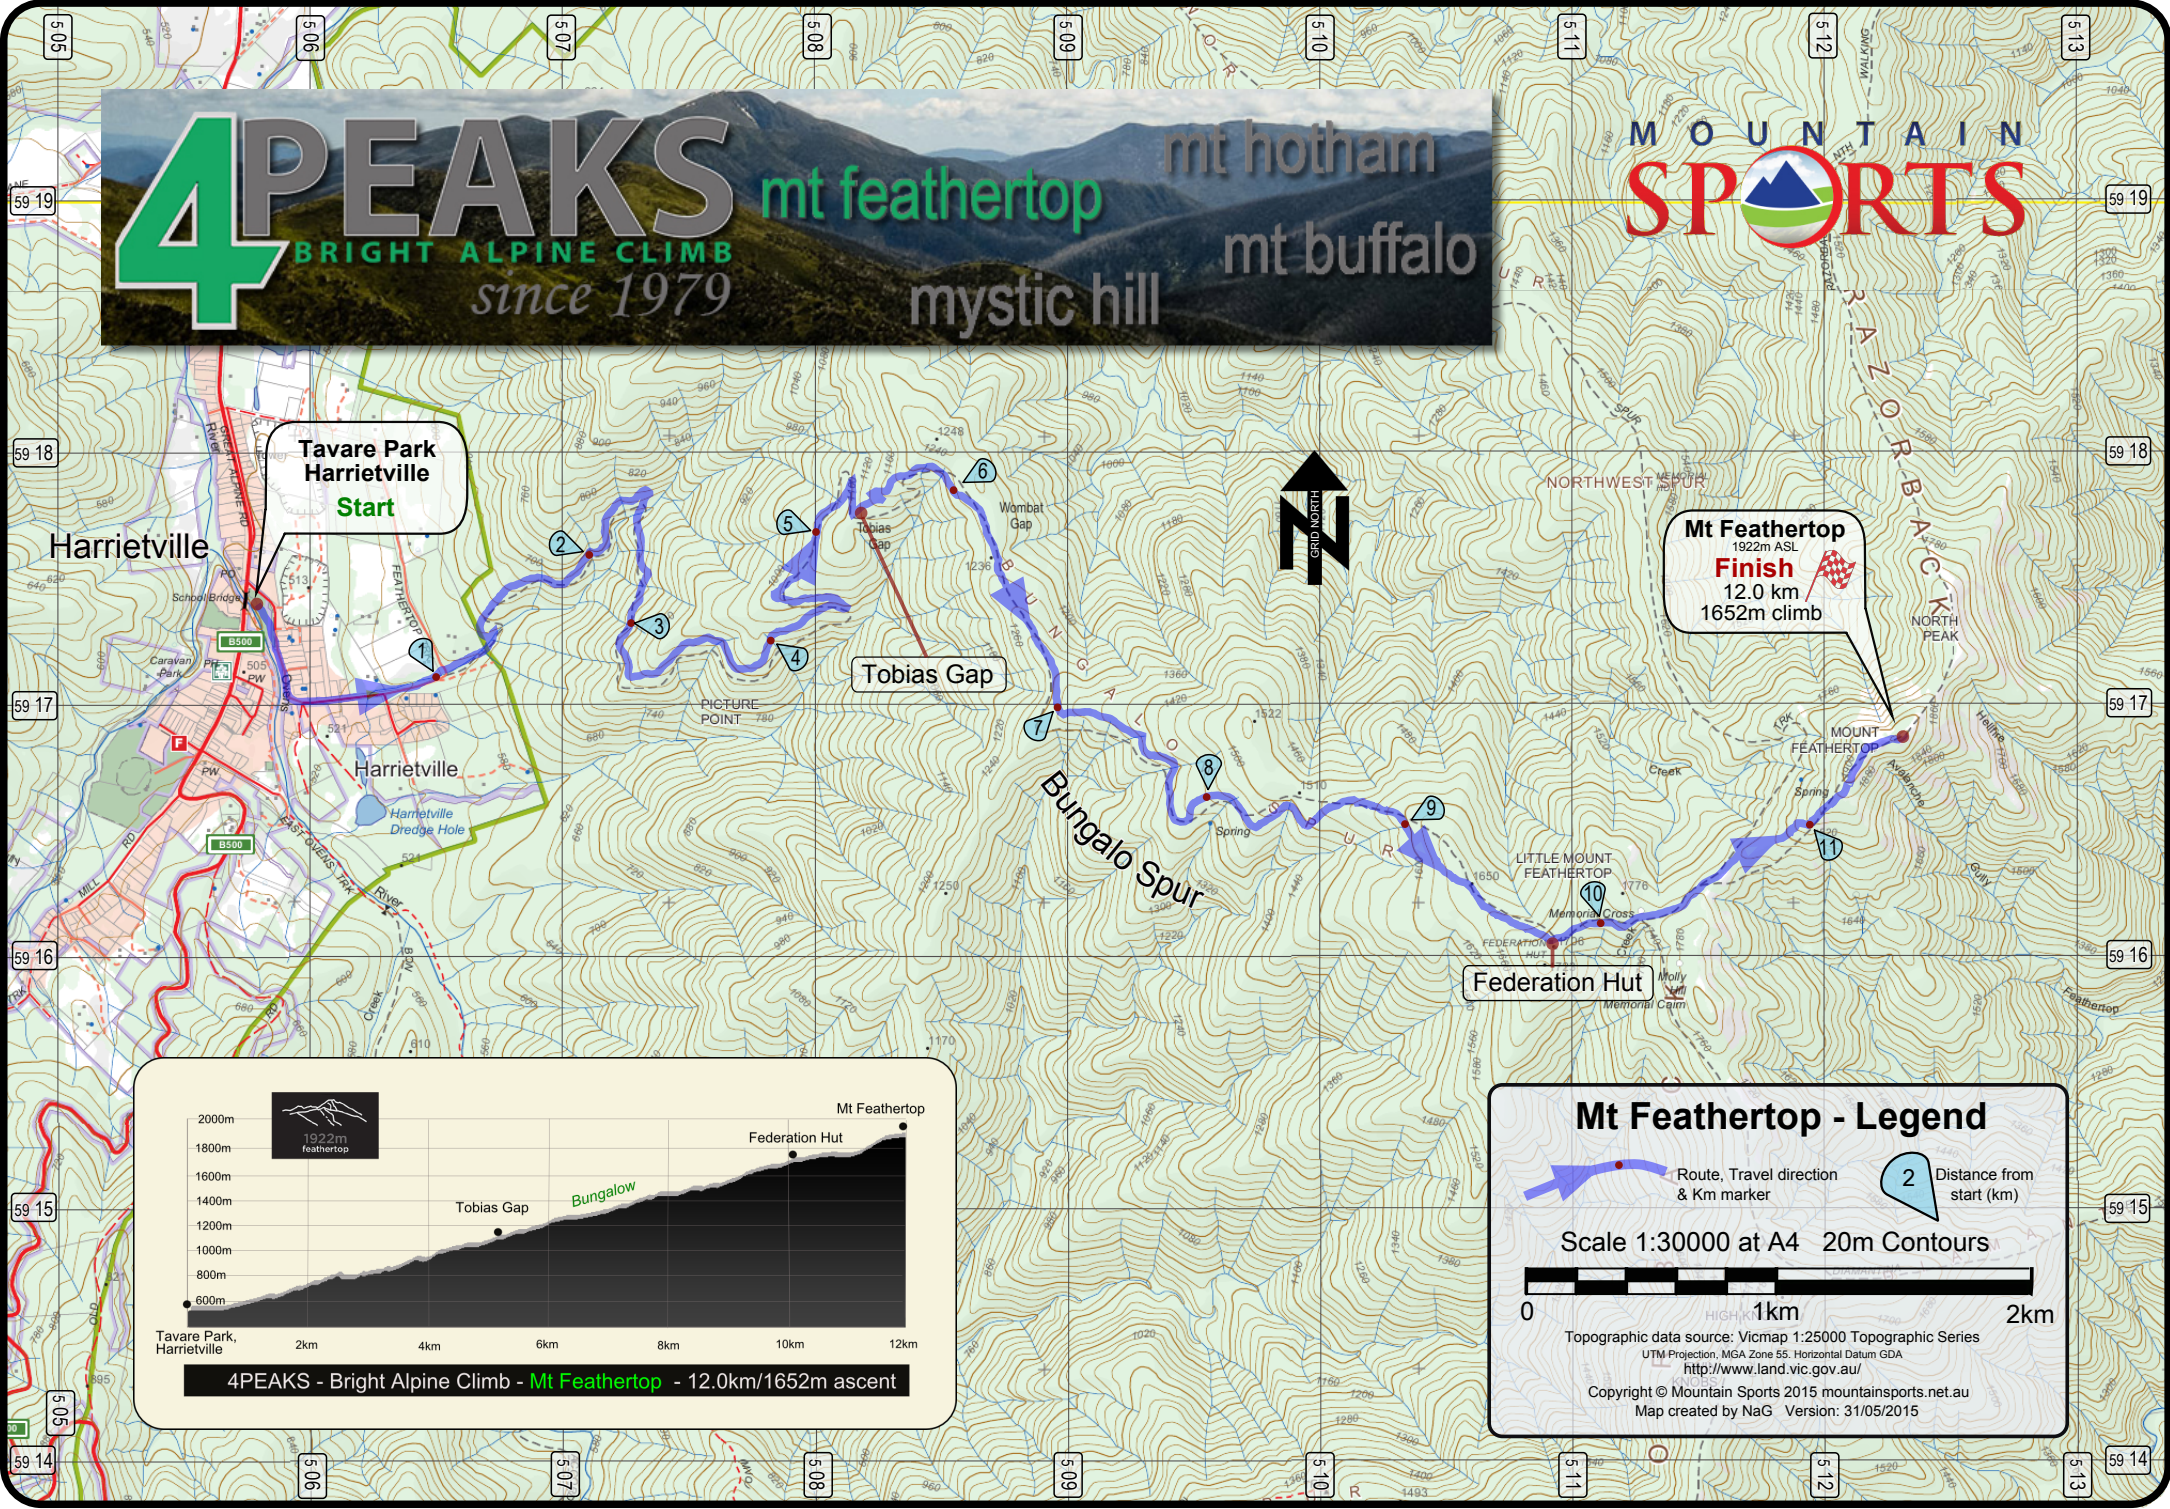

4PEAKS

BRIGHT ALPINE CLIMB
since 1979

mt feathertop
mystic hill

mt hotham
mt buffalo

Tavare Park Harrietville
Start

Mt Feathertop
1922m ASL
Finish
12.0 km
1652m climb

Mt Feathertop - Legend

- Route, Travel direction & Km marker
- Distance from start (km)

Scale 1:30000 at A4 20m Contours

Topographic data source: Vicmap 1:25000 Topographic Series
UTM Projection, MGA Zone 55, Horizontal Datum GDA
<http://www.land.vic.gov.au/>

Copyright © Mountain Sports 2015 mountainsports.net.au
Map created by NaG Version: 31/05/2015