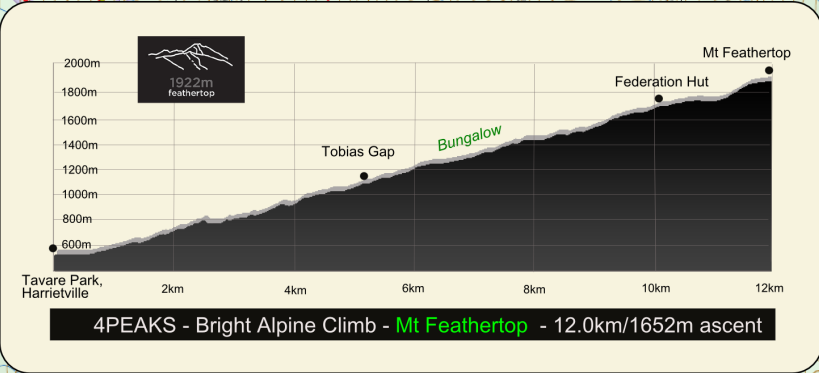

4PEAKS

BRIGHT ALPINE CLIMB
since 1979

mt feathertop
mystic hill

mt hotham
mt buffalo

Tavare Park Harrietville
Start

Mt Feathertop
1922m ASL
Finish
12.0 km
1652m climb

Mt Feathertop - Legend

- Route, Travel direction & Km marker
- Distance from start (km)

Scale 1:30000 at A4 20m Contours

Topographic data source: Vicmap 1:25000 Topographic Series
UTM Projection, MGA Zone 55, Horizontal Datum GDA
<http://www.land.vic.gov.au/>

Copyright © Mountain Sports 2015 mountainsports.net.au
Map created by NaG Version: 31/05/2015